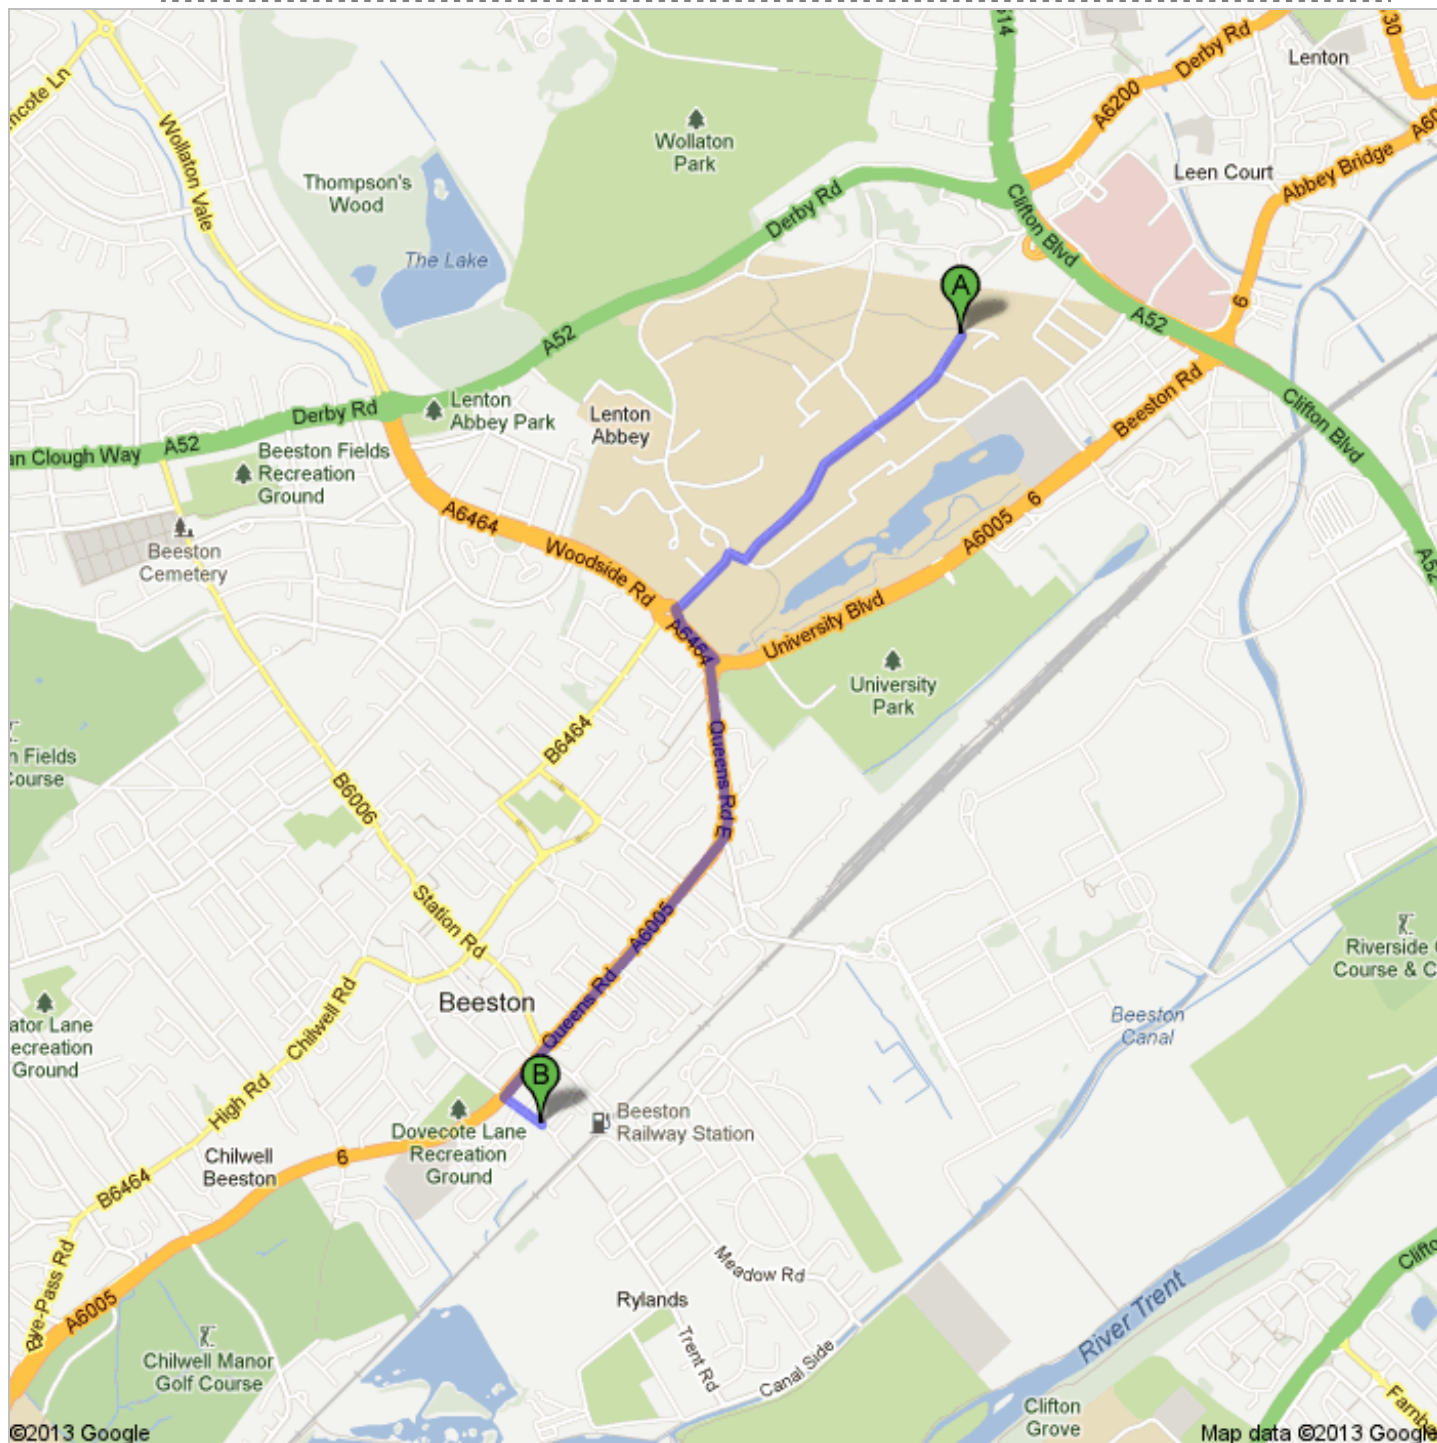

Directions to Victoria Hotel, Dovecote Ln, Beeston, Nottingham NG9 1JG, UK 1.8 mi – about 36 mins

Walking directions are in beta.
Use caution – This route may be missing sidewalks or pedestrian paths.

Unknown road

1. Head **southwest** toward **Keighton Hill** go 0.6 mi
total 0.6 mi
 About 11 mins
- ↪ 2. Turn right onto **Jubilee Ave** go 167 ft
total 0.6 mi
- ↶ 3. Turn left onto **Beeston Ln** go 0.1 mi
total 0.7 mi
 About 3 mins
- ↶ 4. At the roundabout, take the **2nd** exit onto **A6464** go 0.1 mi
total 0.8 mi
 About 2 mins
- ↶ 5. At the roundabout, take the **2nd** exit onto **Queens Rd E/A6005** go 0.9 mi
total 1.8 mi
 About 18 mins
- ↶ 6. Turn left onto **Dovecote Ln** go 433 ft
total 1.8 mi
Destination will be on the right
 About 2 mins

Victoria Hotel, Dovecote Ln, Beeston, Nottingham NG9 1JG, UK

These directions are for planning purposes only. You may find that construction projects, traffic, weather, or other events may cause conditions to differ from the map results, and you should plan your route accordingly. You must obey all signs or notices regarding your route.

Map data ©2013 Google

Directions weren't right? Please find your route on maps.google.com and click "Report a problem" at the bottom left.