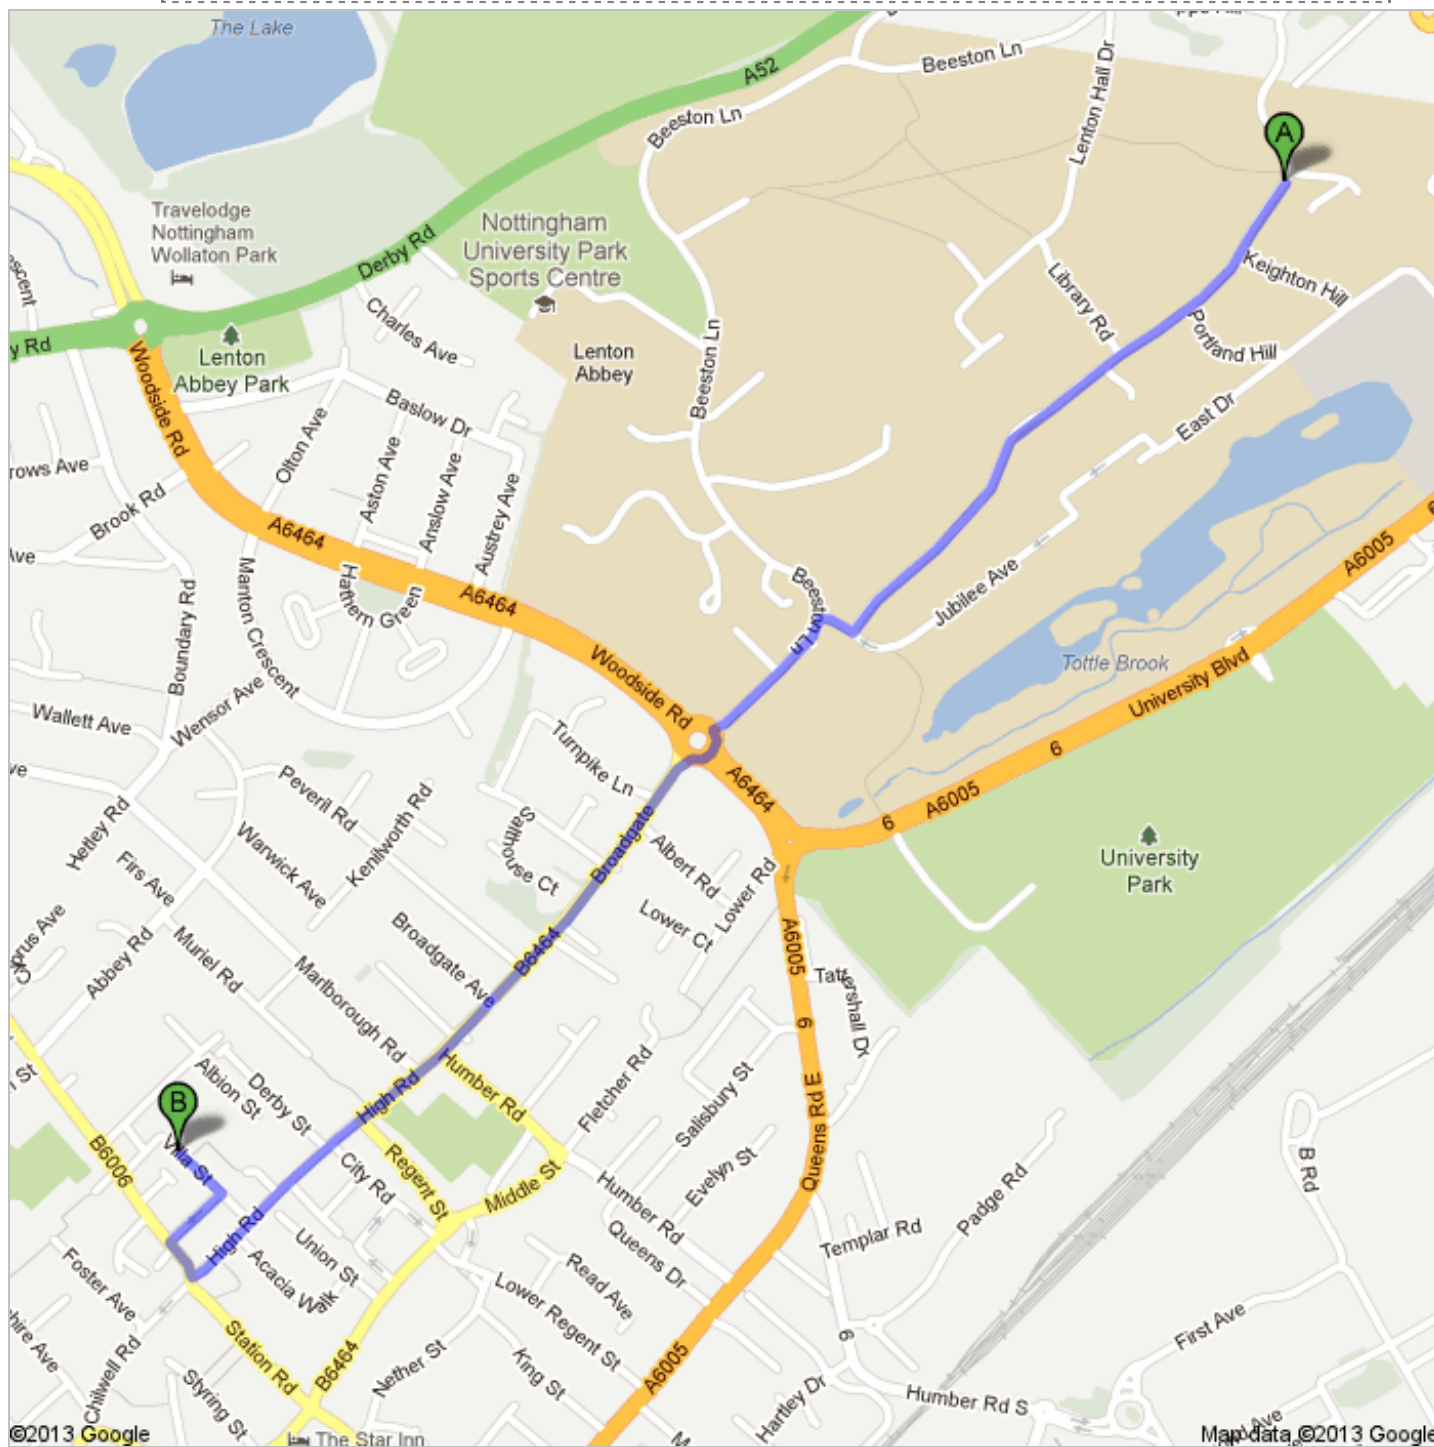

Directions to Yod Siam

27 Villa St, Beeston, Nottingham NG9 2NY, United Kingdom

1.5 mi – about 31 mins

Walking directions are in beta.

Use caution – This route may be missing sidewalks or pedestrian paths.

Unknown road

1. Head **southwest** toward **Keighton Hill**
About 11 mins go 0.6 mi
total 0.6 mi
-  2. Turn right onto **Jubilee Ave** go 167 ft
total 0.6 mi
-  3. Turn left onto **Beeston Ln**
About 3 mins go 0.1 mi
total 0.7 mi
-  4. At the roundabout, take the **4th** exit onto **Broadgate/B6464**
Continue to follow B6464
About 14 mins go 0.7 mi
total 1.4 mi
-  5. Turn right onto **Wollaton Rd/B6006** go 197 ft
total 1.4 mi
-  6. Turn right onto **Vernon Ave**
About 1 min go 331 ft
total 1.5 mi
-  7. Turn left onto **Villa St**
Destination will be on the left
About 1 min go 269 ft
total 1.5 mi

Yod Siam 27 Villa St, Beeston, Nottingham NG9 2NY, United Kingdom

These directions are for planning purposes only. You may find that construction projects, traffic, weather, or other events may cause conditions to differ from the map results, and you should plan your route accordingly. You must obey all signs or notices regarding your route.