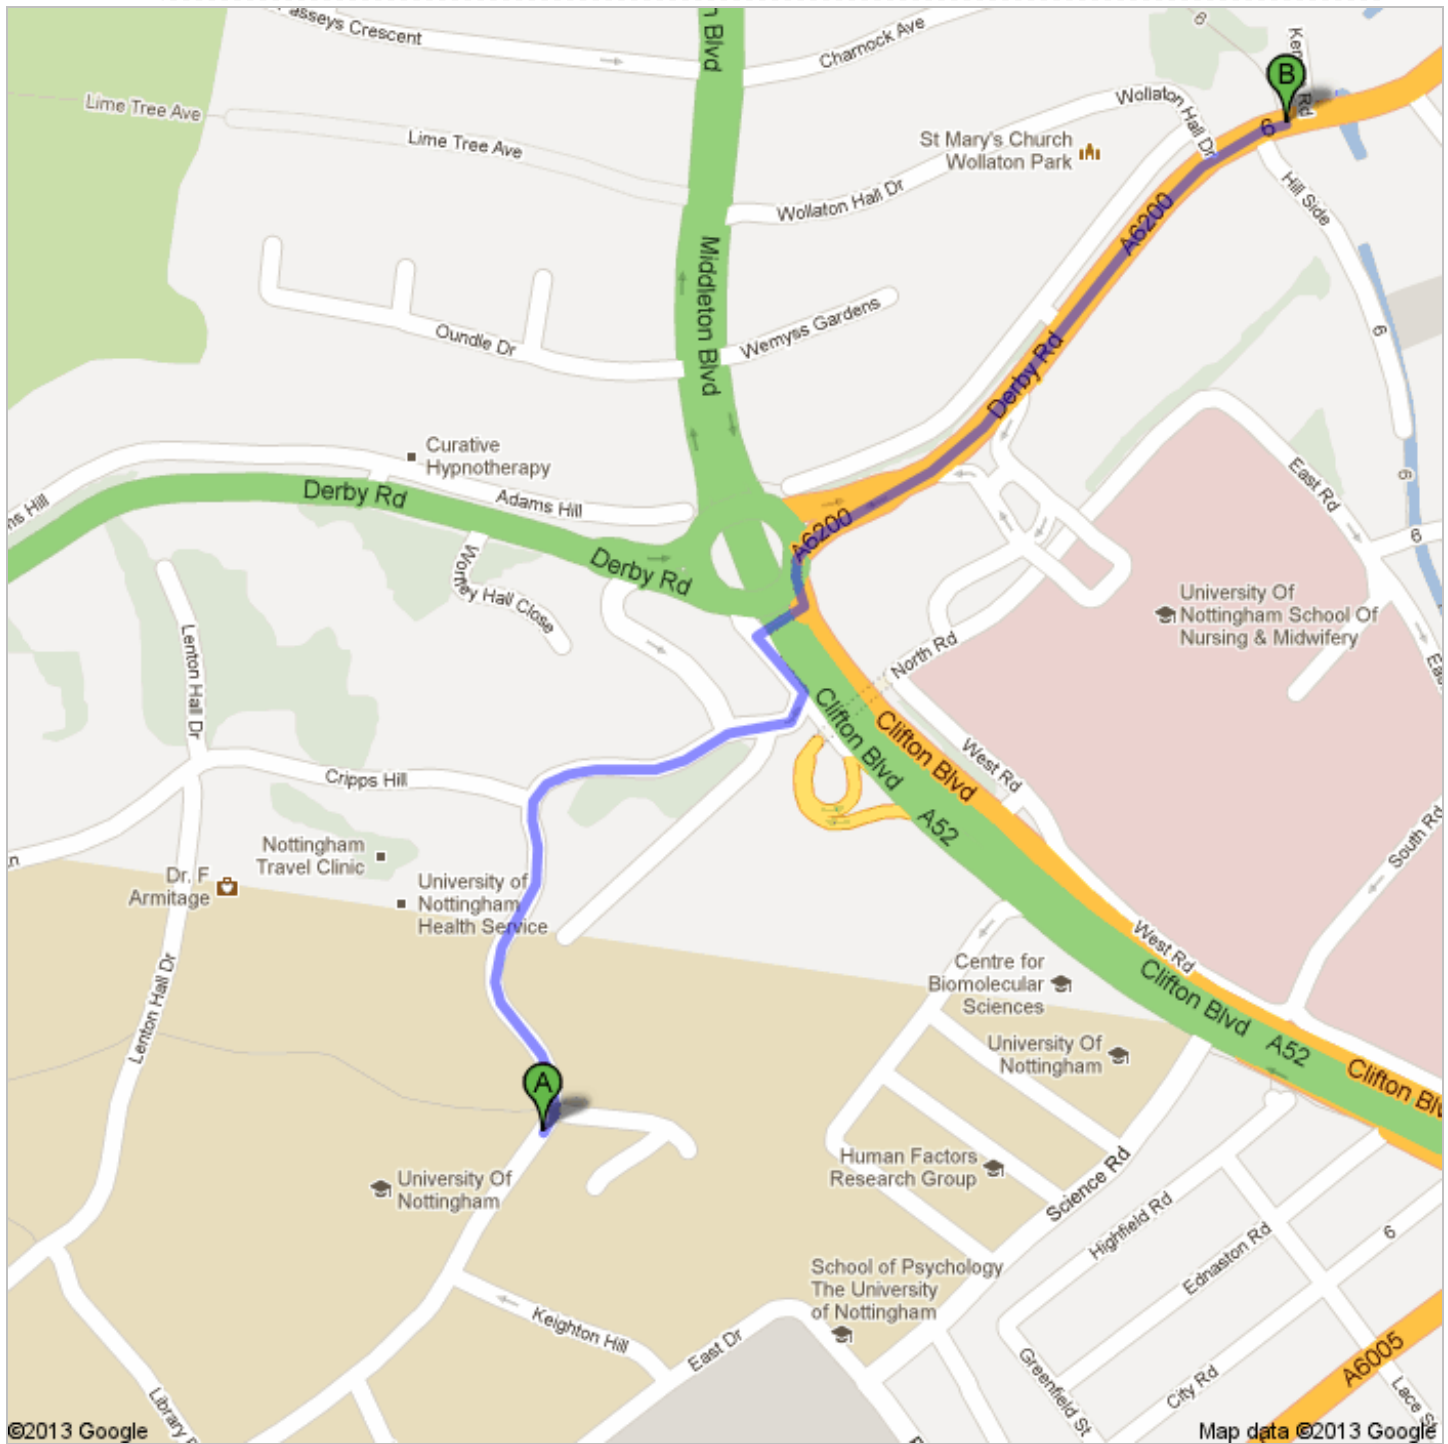

### Directions to Savera Tandoori

365 Derby Rd, Nottingham NG7 2EB, United Kingdom

0.7 mi – about 13 mins

**Walking directions are in beta.**

Use caution – This route may be missing sidewalks or pedestrian paths.

 Unknown road

- 
1. Head **northeast** toward **Cripps Hill**  
About 6 mins go 0.3 mi  
total 0.3 mi
  -  2. Turn left toward **Clifton Blvd** go 171 ft  
total 0.3 mi
  -  3. Turn right toward **Clifton Blvd** go 128 ft  
total 0.4 mi
  -  4. Turn left onto **Clifton Blvd** go 72 ft  
total 0.4 mi
  -  5. At the roundabout, take the **1st** exit onto **Derby Rd/A6200**  
*Destination will be on the right*  
About 6 mins go 0.3 mi  
total 0.7 mi

 **Savera Tandoori**  
365 Derby Rd, Nottingham NG7 2EB, United Kingdom

These directions are for planning purposes only. You may find that construction projects, traffic, weather, or other events may cause conditions to differ from the map results, and you should plan your route accordingly. You must obey all signs or notices regarding your route.